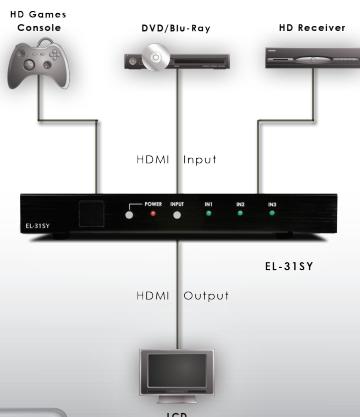

EL-31SY

v1.3 HDMI 3-Way Switcher

The EL-31SY switcher allows the user to input three HDMI sources and switch between these sources to provide a single HDMI output to a display. This switcher can be controlled via the supplied remote control or by using the input switching button on the front of the device. This switcher supports resolutions up to and including 4K.

FEATURES

- v1.3 HDMI, HDCP 1.1 and DVI 1.0 compliant
- HDMI 3-way Switcher
- Resolutions Supported:
 - PC - VGA, SVGA, XGA, SXGA, UXGA & WUXGA (1920x1200)
 - HDTV - 480i, 576i, 480p, 576p, 720p, 1080i, 1080p and 1080p24fps, plus 2K4K.
- High Definition Audio supported - Dolby TrueHD, Dolby Digital Plus and DTS-HD Master Audio plus LPCM
- Auto signal enhancement feature can improve signal quality after long distance transmission
- IR Remote Control
- Supports 'Deep Colour' (10, 12 & 16 bit)
- LED indicators
- Supports xvYCC
- Supports 3D signals

SPECIFICATIONS

| | |
|---------------|---|
| Input: | 3x HDMI (3x HDMI Uncompressed AV and Data) |
| Output: | 1x HDMI (1x HDMI Uncompressed AV and Data) |
| Power: | 5V/1A DC (US/EU standards, CE/FCC/UL certified) |
| Dimensions: | 200mm (W) x 105mm (D) x 32mm (H) |
| Gross Weight: | 640g |
| Net. Weight: | 420g |
| Packaging: | Boxed |