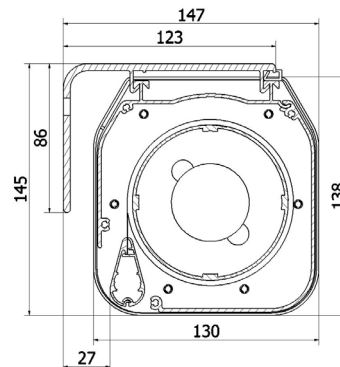

Mot tensioned