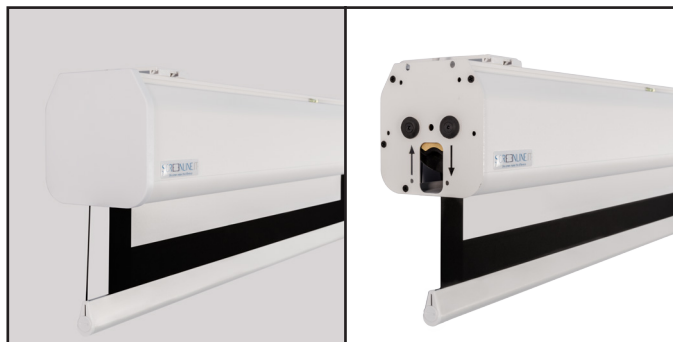

Mot family

Mot

EDUCATIONAL

CORPORATE

base from 250cm to 450cm

The medium-sized motorized screen.

With a neutral looking matt white box, it perfectly fits medium and large-sized halls and rooms. It can be assembled with a wide choice of PVC fabrics, for both front and retro-projection.

The fabrics can be completely white or with black borders, in all formats and sizes up to 450 cm base, also customized.

It is very quiet thanks to the silencing systems and the new generation motors. It comes with side closing end plates and an electric diverter for the connection.

Mot tensioned

Wall/Ceil bracket:

Surfaces

- White Ice
- Home Vision
- Microperforated
- Grey High Contrast
- Coral rear-projection