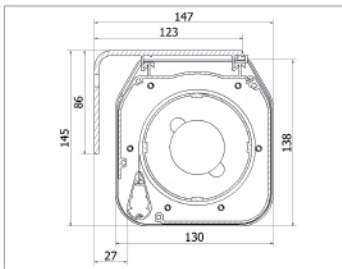

Mot Tensioned

Technical details

Screen characteristics

- 100% aluminium mechanics
- quiet functioning
- electric diverter included
- wide range of fabrics and sizes
- quick&safe mounting system
- coordinated side end plates
- customized sizes
- white tensioning on request

Available fabrics

- White Ice
- Home Vision
- Grey High Contrast
- Coral retro-projection
- Microperforated

Reference page 6-7

Available sizes chart

| Mod | 20 cm drop | | 50 cm drop | | 50 cm drop | | Encumbrance L (cm) | kg |
|-----|------------|------|------------|------|------------|------|-----------------------|----|
| | B x H (cm) | D | B x H (cm) | D | B x H (cm) | D | | |
| 170 | 170 x 127 | 084" | 170 x 106 | 079" | 170 x 96 | 077" | 198 | 14 |
| 183 | 183 x 137 | 090" | 183 x 114 | 085" | 183 x 103 | 083" | 211 | 16 |
| 203 | 203 x 152 | 100" | 203 x 127 | 094" | 203 x 114 | 092" | 231 | 17 |
| 213 | 213 x 160 | 105" | 213 x 133 | 099" | 213 x 120 | 096" | 241 | 20 |
| 223 | 223 x 167 | 109" | 223 x 139 | 104" | 223 x 125 | 101" | 251 | 21 |
| 244 | 244 x 183 | 120" | 244 x 153 | 113" | 244 x 137 | 110" | 272 | 23 |
| 274 | 274 x 206 | 135" | 274 x 171 | 127" | 274 x 154 | 124" | 302 | 25 |
| 305 | 305 x 229 | 150" | 305 x 191 | 142" | 305 x 172 | 138" | 333 | 27 |
| 335 | 335 x 251 | 165" | 335 x 209 | 156" | 335 x 189 | 151" | 363 | 29 |
| 366 | 366 x 274 | 180" | 366 x 229 | 170" | 366 x 206 | 165" | 394 | 31 |
| 406 | 406 x 305 | 200" | 406 x 254 | 188" | 406 x 228 | 183" | 434 | 33 |