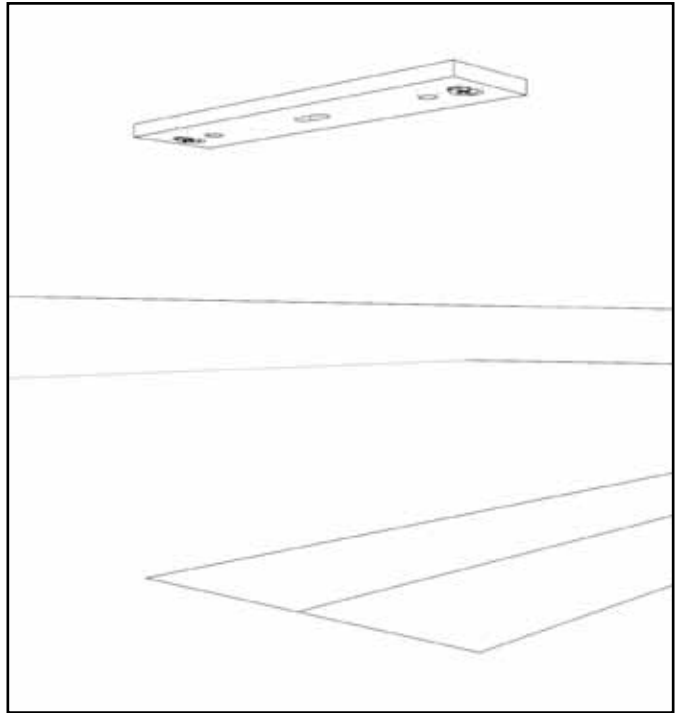

INCEILING ADVANCED

Stencil shape

SCREEN NOT INCLUDED

IS2013_INCADV001

Screenline Srl - Via Nazionale 1/n IT38060 Besenello (TN) Italy - Tel +39 0464 830003
www.screenline.it - info@screenline.it