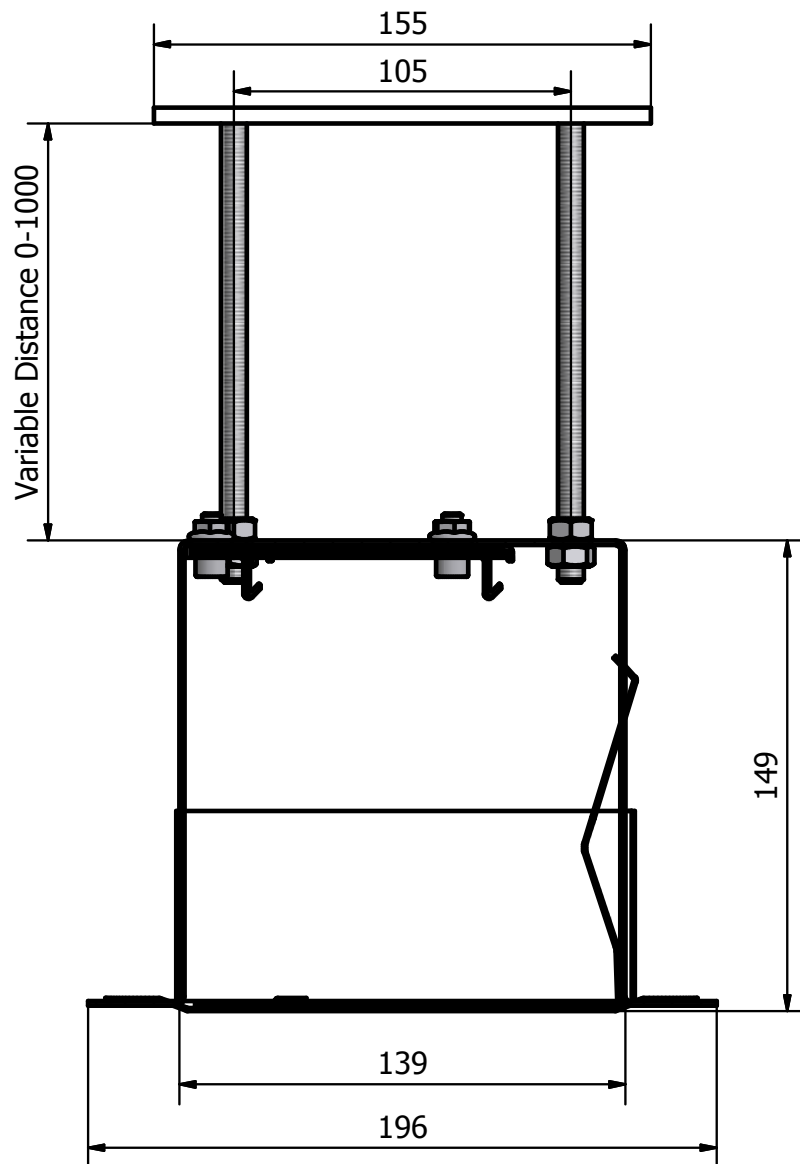

INCEILING ADVANCED

Stencil shape

SCREEN NOT INCLUDED

IS2013_INCADV001

Screenline Srl - Via Nazionale 1/n IT38060 Besenello (TN) Italy - Tel +39 0464 830003
www.screenline.it - info@screenline.it