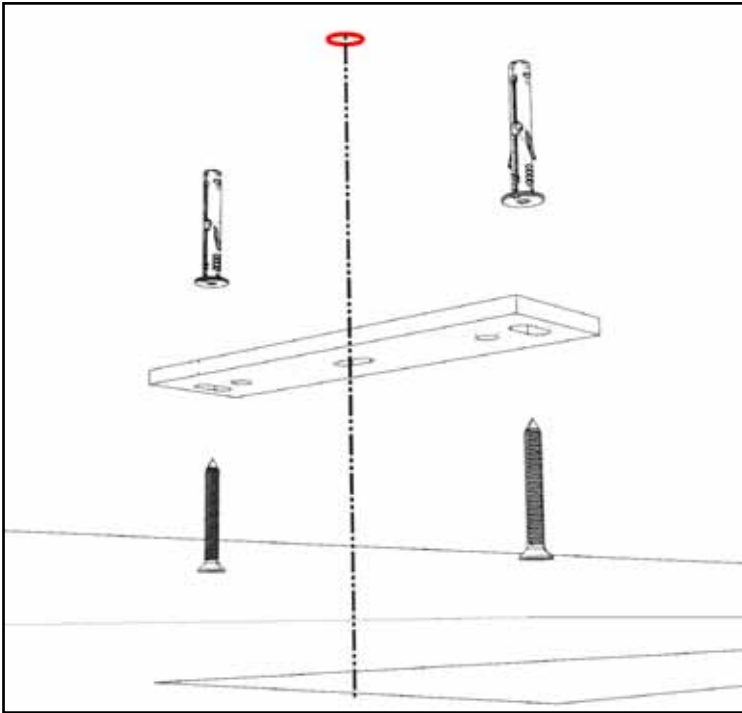

INCEILING ADVANCED

Stencil shape

SCREEN NOT INCLUDED

IS2013_INCADV001

Screenline Srl - Via Nazionale 1/n IT38060 Besenello (TN) Italy - Tel +39 0464 830003
www.screenline.it - info@screenline.it