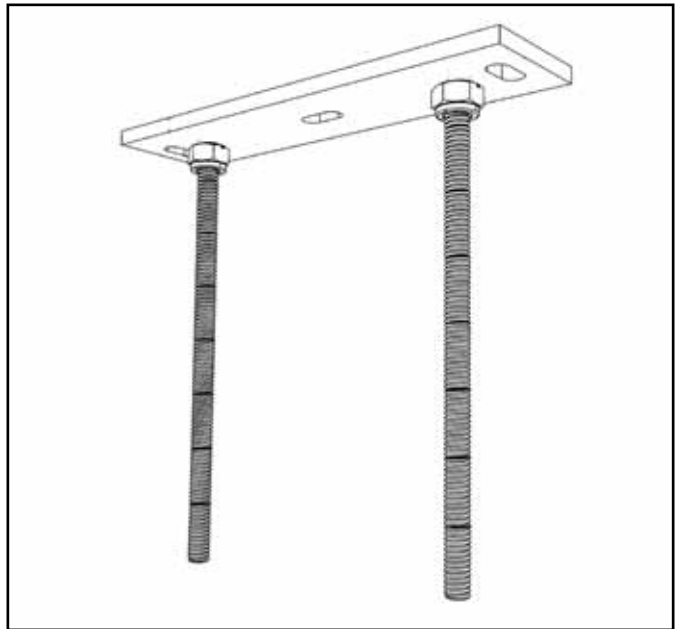

INCEILING ADVANCED

Stencil shape

SCREEN NOT INCLUDED

IS2013_INCADV001

Screenline Srl - Via Nazionale 1/n IT38060 Besenello (TN) Italy - Tel +39 0464 830003
www.screenline.it - info@screenline.it