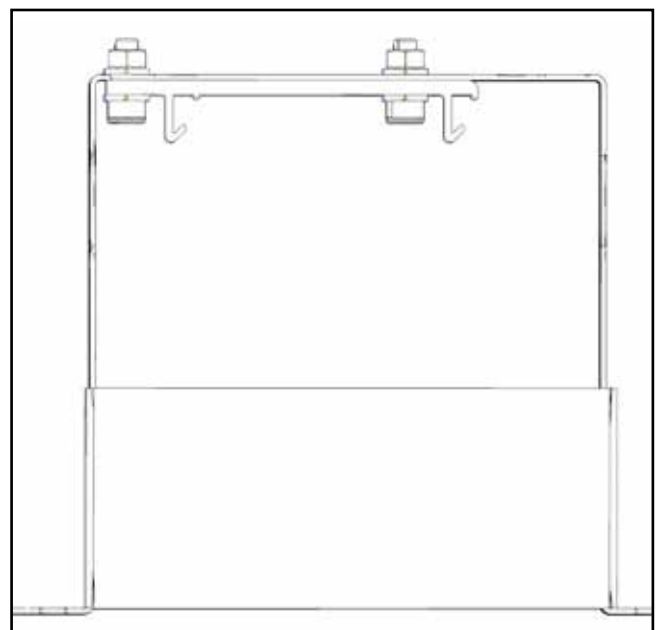

INCEILING ADVANCED

Stencil shape

SCREEN NOT INCLUDED

IS2013_INCADV001

Screenline Srl - Via Nazionale 1/n IT38060 Besenello (TN) Italy - Tel +39 0464 830003
www.screenline.it - info@screenline.it