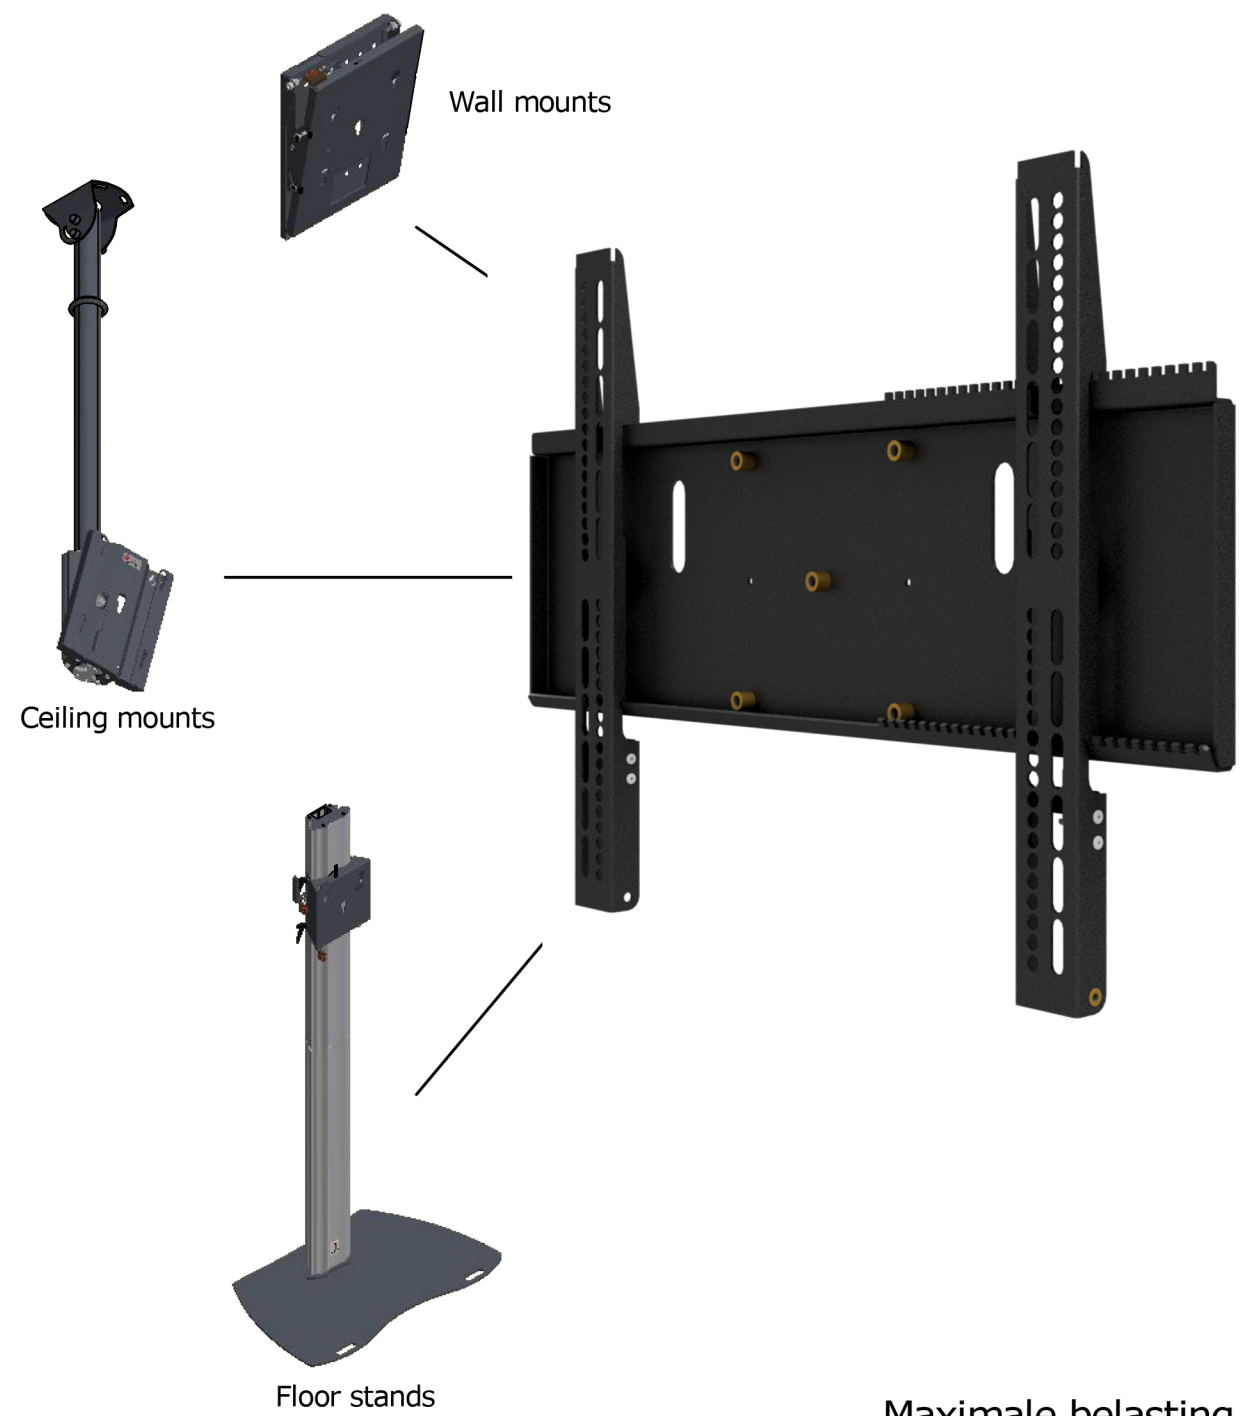

UFPRO installatiehandleiding

installation manual

Montage Anleitung

manuel d'installation

Maximale belasting
Maximum load
Maximale Belastung
Charge maximale