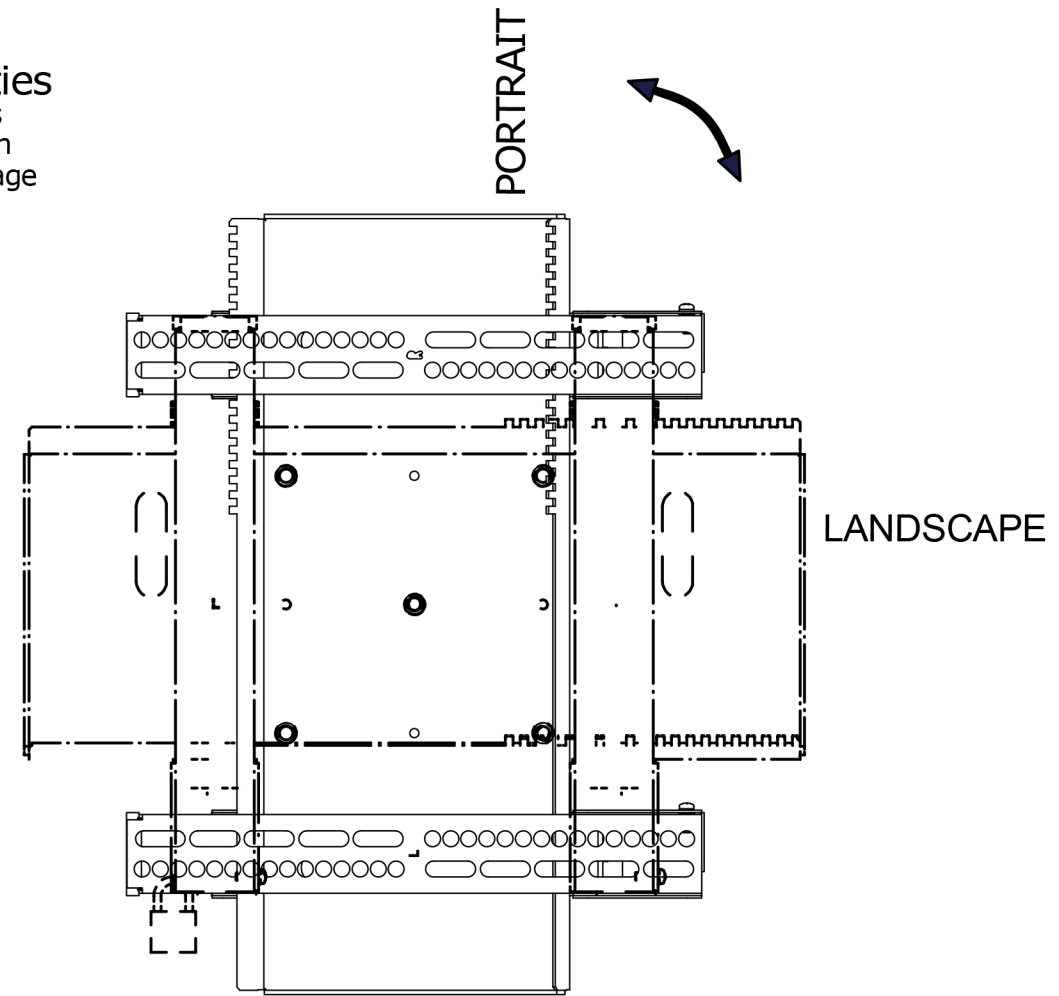

Algemene afmetingen  
 General dimensions  
 allgemeine Abmessungen  
 Dimensions générales

UFPRO	A	B	C	D
UFPRO-500	470mm	382mm	516mm	360mm
UFPRO-700	668mm	502mm	716mm	446mm
UFPRO-800	800mm	502mm	860mm	446mm
UFPRO-801	800mm	727mm	860mm	671mm
UFPRO-900	900mm	725mm	960mm	671mm

Montageposities  
 Mounting positions  
 Montage positionen  
 Positions de montage