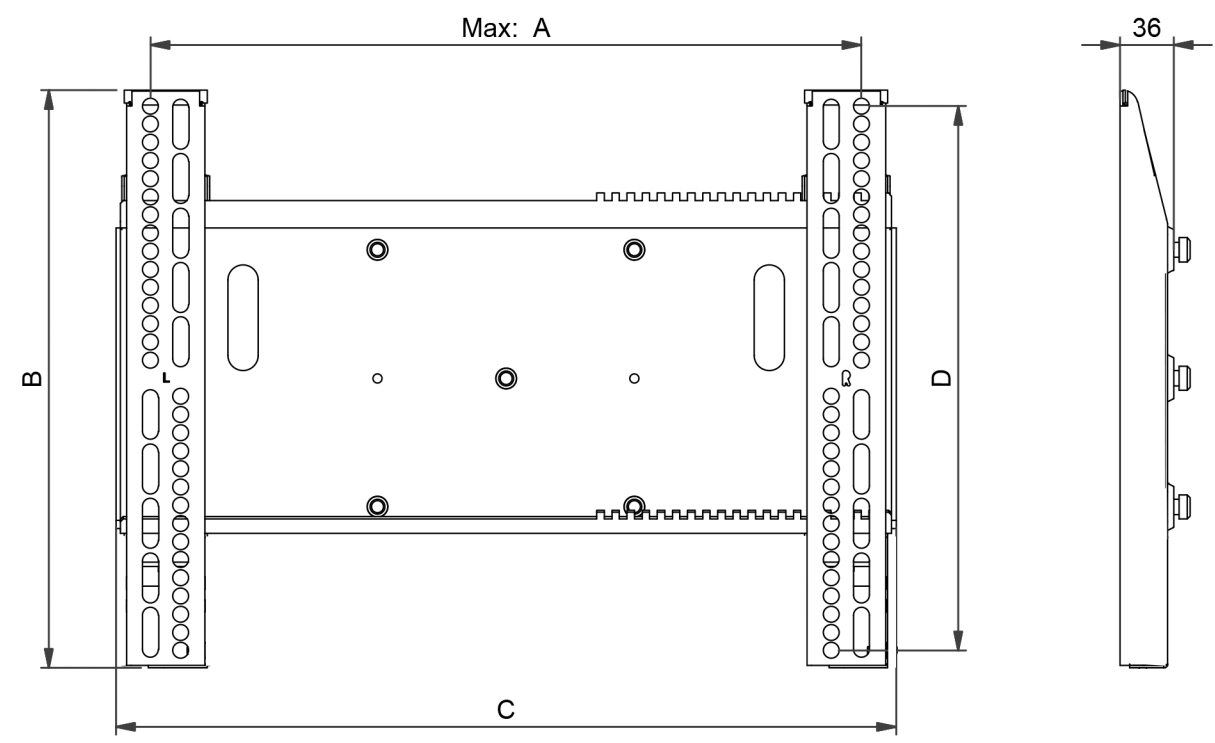

Algemene afmetingen  
 General dimensions  
 allgemeine Abmessungen  
 Dimensions générales

UFPRO	A	B	C	D
UFPRO-500	470mm	382mm	516mm	360mm
UFPRO-700	668mm	502mm	716mm	446mm
UFPRO-800	800mm	502mm	860mm	446mm
UFPRO-801	800mm	727mm	860mm	671mm
UFPRO-900	900mm	725mm	960mm	671mm

Montageposities  
 Mounting positions  
 Montage positionen  
 Positions de montage