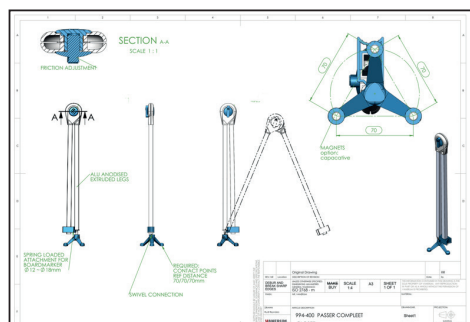

i3LEARNHUB AUGMENTED REALITY TOOLS

Compass, Ruler, Protractor triangle

The physical compass, ruler and protractor triangle are fully compatible with i3LEARNHUB and facilitate the drawing process on interactive whiteboards. The software provides snapping guidelines to draw geometric figures and automatically optimizes drawings on the whiteboard. Press the tool on a V-Sense whiteboard or touchscreen. i3LEARNHUB instantly recognizes the tool, automatically activates the pen tool and launches guidelines to assist in the drawing process. When the tool is released, the software launches the corresponding digital measuring tool for digital modifications.

See the tools in action

- i3-learning.com/learnhubtools
- Tutorial: https://www.youtube.com/channel/UCRk2NBm3mF_bjZRomj9nFhA

SPECIFICATIONS

Compass

Ruler

Protractor triangle

Art n°	VSV0005141	VSV0005142	VSV0004782
Product Dimensions			
L X W X H X T (mm)	500 X 100 X 70	1000 X 80 X 56	600 X 300 X 45
Weight (g)	340	830	390
Shipping Dimensions			
L X W X H X T (mm)	520 X 120 X 90	1020 x 100 X 76	620 X 310 X 55
Weight (g)	350	850	Gross: 1160g - Net: 620g
Colli	1	1	1
Construction & Finishing			
Materials			
Body	Aluminum	Plexi	Plexi
Tips		Felt	Felt
Handle		Aluminum	Aluminum
Tip holders		PLA	PLA
Colors	Yellow/silver	Blue/silver/black	Blue/silver
Included Accessories			
Replacement felt tips			
Felt (Art N° VSV)		3	3
Replacement Pen/Stylus	1		
Documentation			
User Manual	video	video	video
Warranty & Care			
Warranty		2y	
Care instructions		Humid cloth only	
Administrative information			
Norms	CE, 14334, NF, EN 14434: 2010		
EAN-code	5425035797483	5425035797469	5425035797476
Made in	Belgium		

Exclusive design by i3 - subject to change - 2017/10/06

TECHNICAL DRAWINGS

Compass

Ruler

Protractor triangle

AUTHORISED DISTRIBUTOR