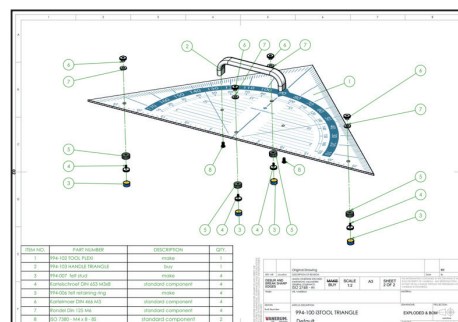

Protractor triangle

AUTHORISED DISTRIBUTOR