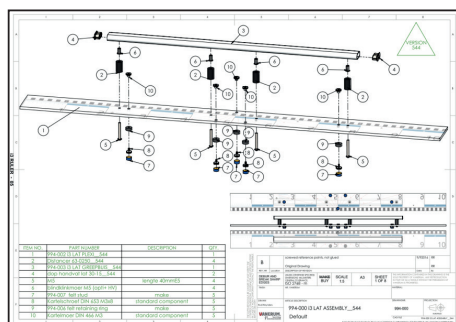

SPECIFICATIONS

Art n°	VSV0005141	VSV0005142	VSV0004782
Product Dimensions			
L X W X H X T (mm)	500 X 100 X 70	1000 X 80 X 56	600 X 300 X 45
Weight (g)	340	830	390
Shipping Dimensions			
L X W X H X T (mm)	520 X 120 X 90	1020 x 100 X 76	620 X 310 X 55
Weight (g)	350	850	Gross: 1160g - Net: 620g
Colli	1	1	1
Construction & Finishing			
Materials			
Body	Aluminum	Plexi	Plexi
Tips		Felt	Felt
Handle		Aluminum	Aluminum
Tip holders		PLA	PLA
Colors	Yellow/silver	Blue/silver/black	Blue/silver
Included Accessories			
Replacement felt tips			
Felt (Art N° VSV)		3	3
Replacement Pen/Stylus	1		
Documentation			
User Manual	video	video	video
Warranty & Care			
Warranty		2y	
Care instructions		Humid cloth only	
Administrative information			
Norms	CE, 14334, NF, EN 14434: 2010		
EAN-code	5425035797483	5425035797469	5425035797476
Made in	Belgium		

Exclusive design by i3 - subject to change - 2017/10/06

TECHNICAL DRAWINGS

Ruler

AUTHORISED DISTRIBUTOR