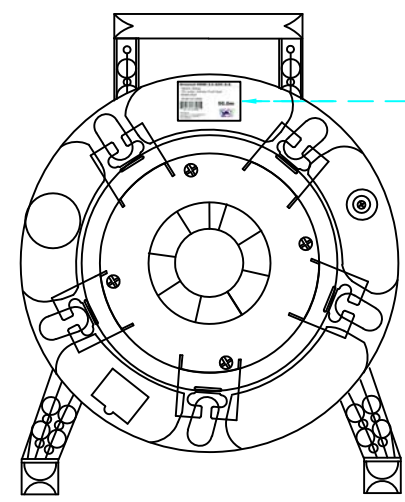

NOTES :
 3840*2160@60Hz
 Support 18Gbps 4:4:4
 Support Max 100M

10	Screw	4	PCS
9	Cable Clips	2	PCS
8	Connector Wire Black	2	PCS
7	HDMI A male Shell(bottom) Black(Display)	1	PCS
6	HDMI A male Shell(bottom) Black(Source)	1	PCS
5	HDMI A male Shell(Upon) Black	2	PCS
4	HDMI A PCBA (Display)	1	PCS
3	HDMI A PCBA (Source)	2	PCS
2	HDMI A male Gold Plated	2	PCS
1	Armored HDMI Active Optical Cable (4 Fiber+7 Copper wire) Black TPU OD:5.8MM	TABLE A	mm
ITEM	SPECIFICATIONS		Q' TY UNIT

TOLERANCE		SCALE	SHEEL	DRAWN BY	DATE
.X	±0.25	1 : 1	1 OF 1	Kevin	30/08/2019
		REV.		CHECKED BY	DATE
.XX	±0.10	A			
		MATERIAL		THIRD ANGLE PROJECTION	
ANGLES	±0.5°	-			

Armored HDMI 2.0 AOC A-A 4K60Hz 18Gbps,50m	
PART NO.	DWG.NO.
M01.32.33.05000	-