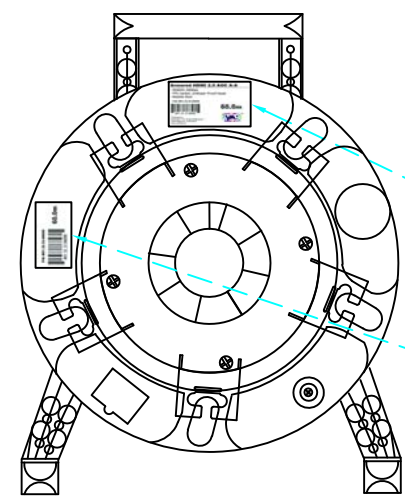

NOTES :
 3840*2160@60Hz
 Support 18Gbps 4:4:4
 Support Max 100M

10	Screw	4	PCS
9	Cable Clips	2	PCS
8	Connector Wire Black	2	PCS
7	HDMI A male Shell(bottom) Black(Display)	1	PCS
6	HDMI A male Shell(bottom) Black(Source)	1	PCS
5	HDMI A male Shell(Upon) Black	2	PCS
4	HDMI A PCBA (Display)	1	PCS
3	HDMI A PCBA (Source)	2	PCS
2	HDMI A male Gold Plated	2	PCS
1	Armored HDMI Active Optical Cable (4 Fiber+7 Copper wire) Black TPU OD:5.8MM	TABLE A	mm
ITEM	SPECIFICATIONS		Q'TY UNIT

Label for inner box and outer carton

LABEL

TOLERANCE		SCALE	SHEEL	DRAWN BY	DATE
.X	±0.25	1 : 1	1 OF 1	Kevin	13/04/2021
		REV.		CHECKED BY	DATE
.XX	±0.10	A			
		MATERIAL		THIRD ANGLE PROJECTION	
ANGLES	±0.5°	-			

Armored HDMI 2.0 AOC A-A 4K60Hz 18Gbps,60m	
PART NO.	DWG.NO.
M01.32.33.06000	-