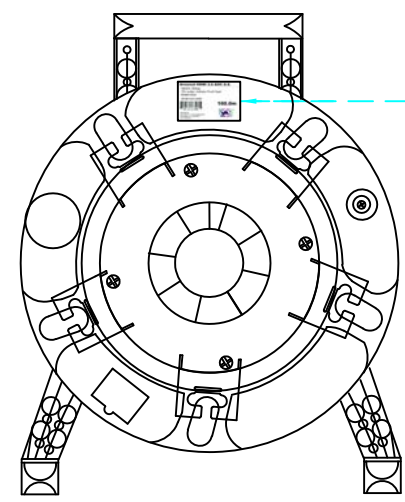

NOTES :
 3840*2160@60Hz
 Support 18Gbps 4:4:4
 Support Max 100M

10	Screw	4	PCS
9	Cable Clips	2	PCS
8	Connector Wire Black	2	PCS
7	HDMI A male Shell(bottom) Black(Display)	1	PCS
6	HDMI A male Shell(bottom) Black(Source)	1	PCS
5	HDMI A male Shell(Upon) Black	2	PCS
4	HDMI A PCBA (Display)	1	PCS
3	HDMI A PCBA (Source)	2	PCS
2	HDMI A male Gold Plated	2	PCS
1	Armored HDMI Active Optical Cable (4 Fiber+7 Copper wire) Black TPU OD:5.8MM	TABLE A	mm
ITEM	SPECIFICATIONS		Q' TY UNIT

TOLERANCE		SCALE	SHEEL	DRAWN BY	DATE
.X	±0.25	1 : 1	1 OF 1	Kevin	30/08/2019
		REV.		CHECKED BY	DATE
.XX	±0.10	A			
		MATERIAL		THIRD ANGLE PROJECTION	
ANGLES	±0.5°	-			

Armored HDMI 2.0 AOC A-A 4K60Hz 18Gbps, 100m	
PART NO.	DWG. NO.
M01.32.33.10000	-