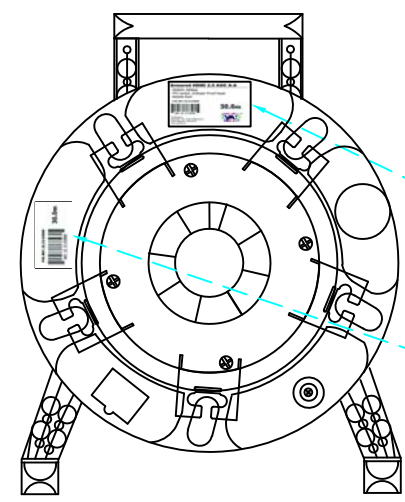

NOTES :  
 3840\*2160@60Hz  
 Support 18Gbps 4:4:4  
 Support Max 100M

10	Screw	4	PCS
9	Cable Clips	2	PCS
8	Connector Wire Black	2	PCS
7	HDMI A male Shell(bottom) Black(Display)	1	PCS
6	HDMI A male Shell(bottom) Black(Source)	1	PCS
5	HDMI A male Shell(Upon) Black	2	PCS
4	HDMI A PCBA (Display)	1	PCS
3	HDMI A PCBA (Source)	2	PCS
2	HDMI A male Gold Plated	2	PCS
1	Armored HDMI Active Optical Cable (4 Fiber+7 Copper wire) Black TPU OD:5.8MM	TABLE A	mm
ITEM	SPECIFICATIONS		Q'TY UNIT

Label for inner box and outer carton

LABEL

TOLERANCE		SCALE	SHEEL	DRAWN BY	DATE
.X	±0.25	1 : 1	1 OF 1	Kevin	06/01/2021
		REV.		CHECKED BY	DATE
.XX	±0.10	A			
		MATERIAL		THIRD ANGLE PROJECTION	
ANGLES	±0.5°	-			

<b>Armored HDMI 2.0 AOC A-A</b> <b>4K60Hz 18Gbps,30m</b>	
PART NO.	DWG.NO.
M01.32.33.03000	-