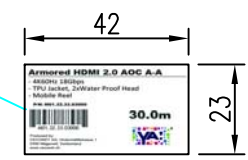

NOTES :  
 3840\*2160@60Hz  
 Support 18Gbps 4:4:4  
 Support Max 100M

10	Screw	4	PCS
9	Cable Clips	2	PCS
8	Connector Wire Black	2	PCS
7	HDMI A male Shell(bottom) Black(Display)	1	PCS
6	HDMI A male Shell(bottom) Black(Source)	1	PCS
5	HDMI A male Shell(Upon) Black	2	PCS
4	HDMI A PCBA (Display)	1	PCS
3	HDMI A PCBA (Source)	2	PCS
2	HDMI A male Gold Plated	2	PCS
1	Armored HDMI Active Optical Cable (4 Fiber+7 Copper wire) Black TPU OD:5.8MM	TABLE A	mm
ITEM	SPECIFICATIONS		Q'TY UNIT

Label for inner box and outer carton

LABEL

TOLERANCE		SCALE	SHEEL	DRAWN BY	DATE
.X	±0.25	1 : 1	1 OF 1	Kevin	06/01/2021
		REV.		CHECKED BY	DATE
.XX	±0.10	A			
		MATERIAL		THIRD ANGLE PROJECTION	
ANGLES	±0.5°	-			