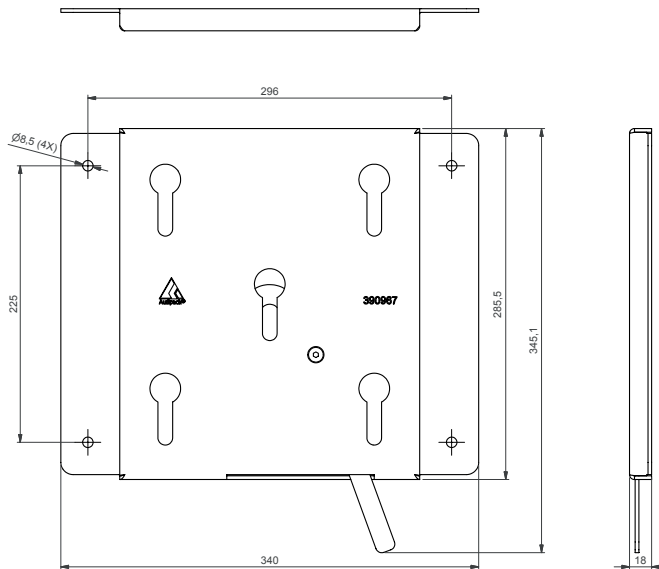

Audipack®

It's great to have solutions...

FACT SHEET

Wall mount 390967

Thin wall mount for flat panels up to 90 inch.

Sturdy, flat and easy to mount are qualifications that apply to this wall mount for flat panels up to 90 inch.

The flat panel is mounted with a brand related flat panel bracket or a universal Uniflatfix Pro bracket. The wall mount is equipped with the Audipack Lock&Secure 5-point system.

- ▲ **Thin wall mount**
- ▲ **Easy flat panel installation**
- ▲ **Lock & Secure 5 system**
- ▲ **Compatible with Lock & Secure 3 system**

Audipack®

It's great to have solutions...

FACT SHEET

Wall mount 390967

Technical specifications

Dimensions in mm	W 340 x H 198 x D 18
Max. load	85 Kg
Mounting interface	L&S 5
Colour	Standard black RAL 9005

Optional

Flat panel portrait/landscape adapter L&S 5, P3496

Compatibility

- UFPRO-0500 (max. W 470 x H 360)
- UFPRO-0700 (max. W 670 x H 446)
- UFPRO-0800 (max. W 810 x H 446)
- UFPRO-0801 (max. W 810 x H 671)
- UFPRO-0900 (max. W 900 x H 671)
- UFPRO-0400 (VESA 100, 200, 300, 400)
- 390814 (VESA 75, 100, 200)
- 392565 (VESA 300 x 200 - M6)
- 390831 (VESA 600 x 200 - M6)
- 392579 (VESA 300 x 300 - M6)
- 390845 (VESA 400 x 400 - M6, M8)
- 392541 (VESA 600 x 400 - M6)
- 390689 (VESA 800 x 400 - M6)
- 392561 (VESA 800 x 400 - M8)