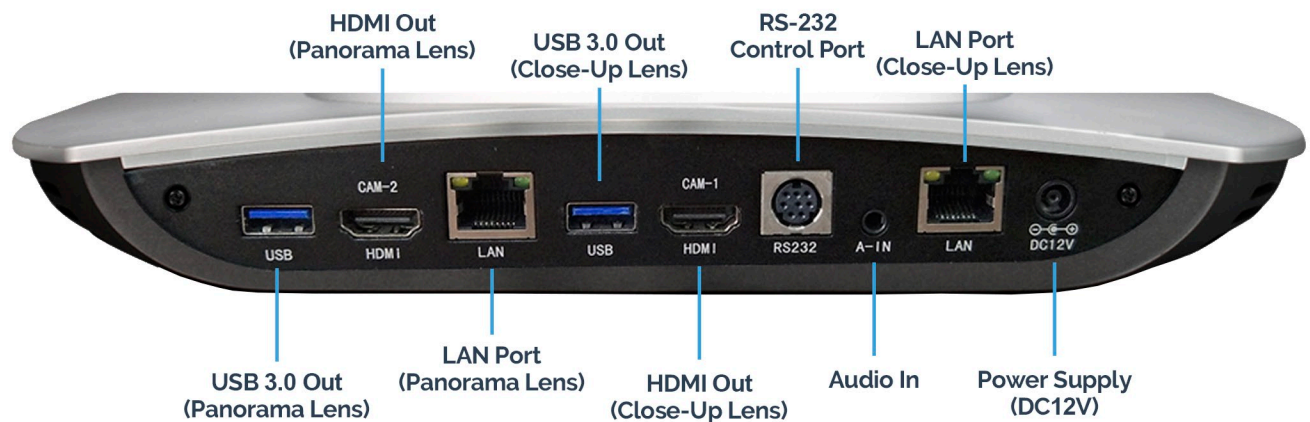

CONNECTION DIAGRAM

TECHNICAL SPECIFICATIONS

Model Name	A-TC01 Auto Tracking Camera
Camera	
Lens and Focus	20x optical zoom / 10X digital zoom
Focal Length	f=4.7~94mm
F Number	F1.6 ~ F3.5
Field of View	2.9°(narrow)~55.4°(wide)
Image Sensor	1/2.8 inch high quality HD CMOS sensor
Video Compression	H.264,H.265
Minimum Illumination	0.5Lux (F1.8, AGC ON)
White Balance	Manual/Auto/One Push/ 3000K/4000K/5000K/6500K /
Video Output	HDMI、USB 3.0、LAN
Output Resolution	1080P60/50/30/25/59.94/29.97, 1080I60/50/59.94, 720P60/50/30/25 / 59.94 / 29.97
Image Auto Adjustment	BLC: ON-OFF / 2D & 3D digital noise reduction / WDR: OFF-Dynamic Range adjustment / Electronic Shutter: Auto-Manual
Image Settings	Brightness / Hue / Saturation / Contrast Ratio / Sharpness / Gamma
SNR	>55dB
Pan/Tilt Rotation	Horizontal -170°~+170° / Vertical -30°~+90°
Pan/Tilt Speed	Horizontal 0.1 ~100°/s / Vertical 0.1~45°/s
Panoramic Lens	
Image Sensor	1/2.8 inch high quality HD CMOS sensor
Lens	Manual focus
Video Output	HDMI、USB 3.0、LAN
Field angle (D/H/V)	112° /82° /57.6°
Network and Control	
Network Interface	100M Internet access (10/100BASE-TX) 5G WiFi (optional), Network VISCA control protocol
Control Port	RS-232/485
Control Protocol	VISCA/Pelco-D/Pelco-P; Baud rate: 115,200/9,600/4,800/2,400bps
Network Protocol	RTSP,RTMP,ONVIF,GB/T28181
Preset Positions	User can set up to 255 presets at most (10 presets of mobile control)
General	
Operating Temperature	-10°C ~+50°C
Humidity	20%~80%
Dimension (L x W x H)	254mm X 144mm X 174mm
Weight	1.50kg
Power Supply	Input AC110V-AC220V - Output DC12V/2.5A
Power Consumption	18W (Max.)
Accessories	Quick guide / 12V/2.5A power adapter / remote controller / RS-232 cable / USB 3.0 cable