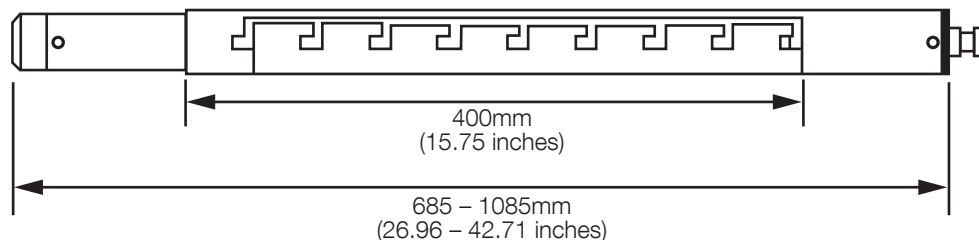

ELPMB70 Extension Pole

V12H006AG0

Usage example

N.B. ELPMB68 Ceiling Mount and white plastic cover sold separately.

Type	Ceiling mount
Maximum load (kg)	45
Tilt angle	Up to 30°
Swivel	360°