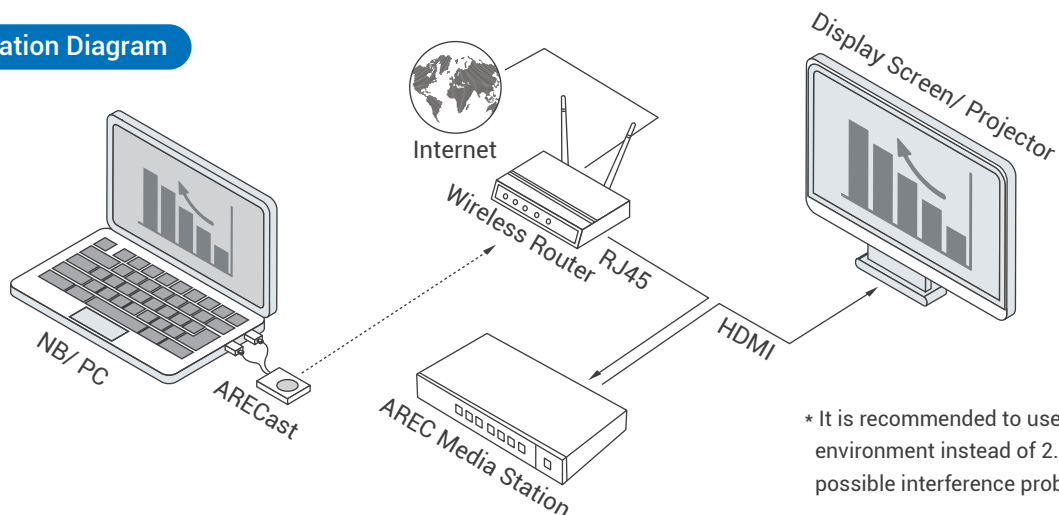

Configuration Diagram

* It is recommended to use 5GHz wireless environment instead of 2.4GHz to avoid possible interference problems.

AREC Inc. | www.arec.com | sales@arec.com

Address: 3F, No. 367, Sec.2, Wenhua RD., Banqiao Dist., New Taipei City 220, Taiwan (R.O.C) TEL: +886-2-8259-5060

AREC reserves the right to modify product specifications without prior notice.