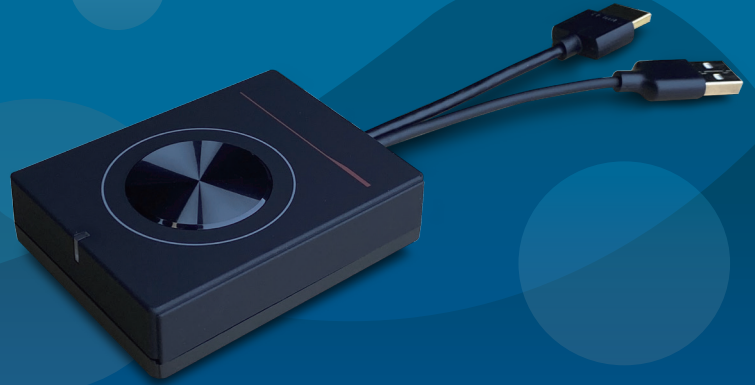

## Wireless Projection Button

Via ARECast, with one press of a button, the presentation content from your laptop not only can be transmitted to AREC Media Station, but it also can be shared on the display screen. ARECast makes lecture capture and projection sharing easier than ever.

ARECast Wireless Projection Button	
Interface	HDMI: audio/ video data capture USB: pairing/ touch control/ power supply
HDMI Capture Resolution	Up to 4K / 60p
Encode Resolution	1920 x 1080 30p
Audio Sample Rate	48KHz
Button Features	Press once to start/ stop transmission
Wireless Transmission Protocol	IEEE 802.11ac (2.4/5GHz)
Wireless Effective Distance	30m
Projection Delay	Less than 120ms
Bypass HID Control	Support mouse and 10 points touch control
Supported Operating Systems	Windows 10 (OS build: 19042 or above)
Cable Length	HDMI: 11 cm USB: 12.2 cm
Dimension	80(L) x 64(W) x 24(H) mm
Weight	75g
Compatible Media Stations	AREC LS-860, LS-860N