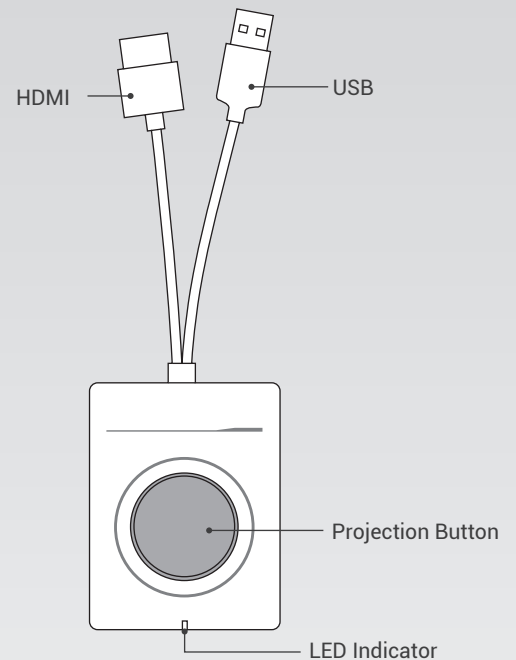

Appearance and Interfaces