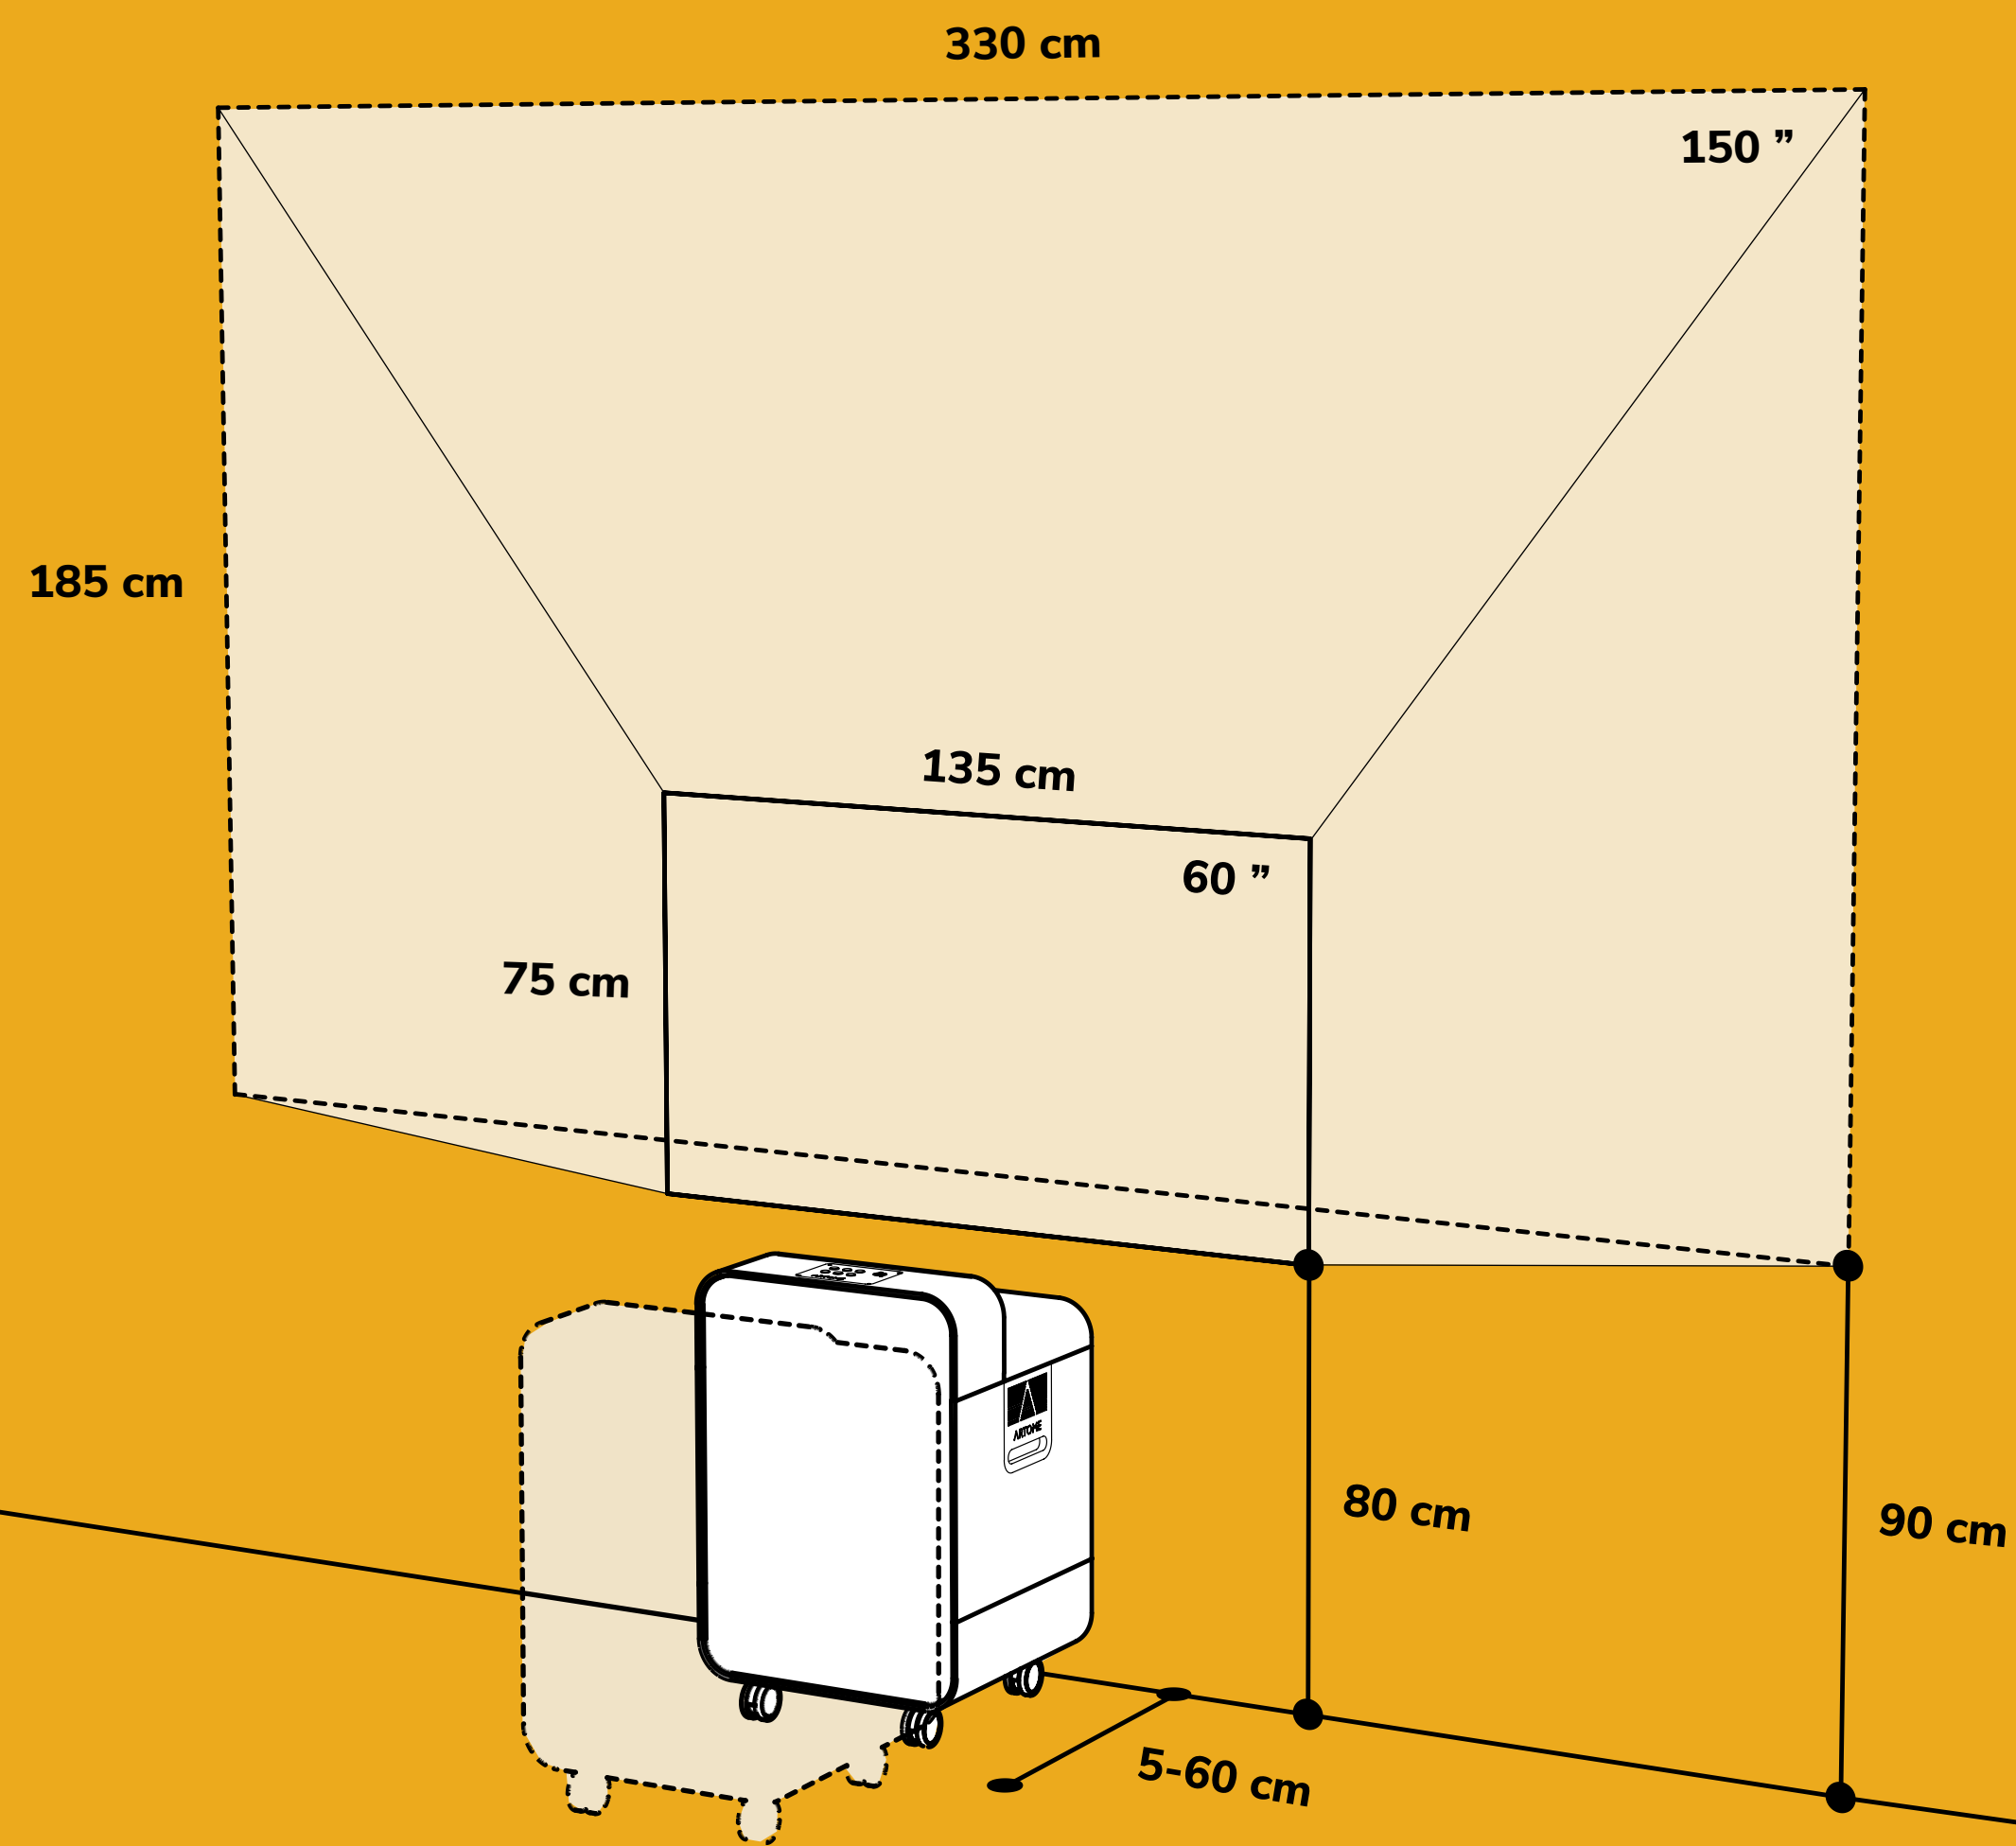

ARTOME M10

General specs

Name	Artome M10
Product code	43030-002
Materials	Birch plywood, MDF, metal, aluminium
Dimensions	(W x H x D) 52 x 80 x 47,5 cm
Weight	49 kg
19" rack	3 U
Package size	(W x H x D) 80 x 94 x 60 cm
Number of packages	1
Warranty	24 kk Projector 5 years or 12000 h

Technical specs

Projector	Epson EB-805F
Resolution	Full HD 1080p, 1920 x 1080, 16:9
Brightness	5000 lm
Sound	Embedded 2.1 -speaker system Max. SPL 108 dB @ 1 m
Image size	60"-150"
Connections	HDMI in x2 HDMI out Mic in x2 Stereo audio out (balanced) HDBaseT
Controls	Power, Source, Vol +/-, Pause, Freeze
Artome+	Artome HybriDock® USB 3.0 hub Power delivery for peripherals USB audio interface