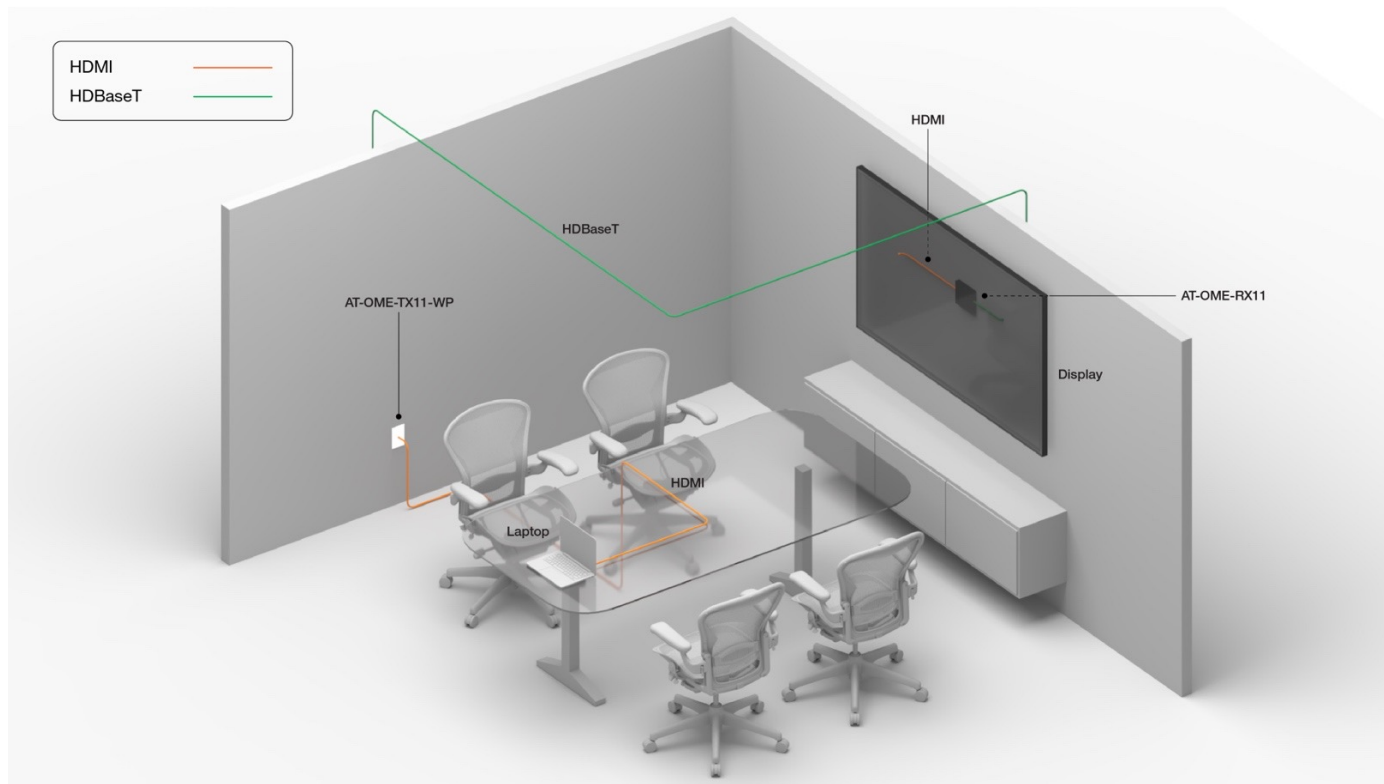

Classroom

AT-OME-TX11-WP

Diagram

HDMI extension

- Simple HDMI interfacing solution
- The AT-OME-RX11 is the logical receiver for this product
- AT-DISP-CTRL is an optional add-on for display control

AT-OME-TX11-WP

Diagram

Meeting room application

- Point-to-point HDMI extension from wall to display
- Place the OME-TX11-WP wherever end user access may be needed

AT-OME-TX11-WP

Diagram

System design flexibility

- Ideal for OME-RX21, or OME-RX31 with additional AV source inputs
- Option to add a Gain™ Series amplifier and speakers