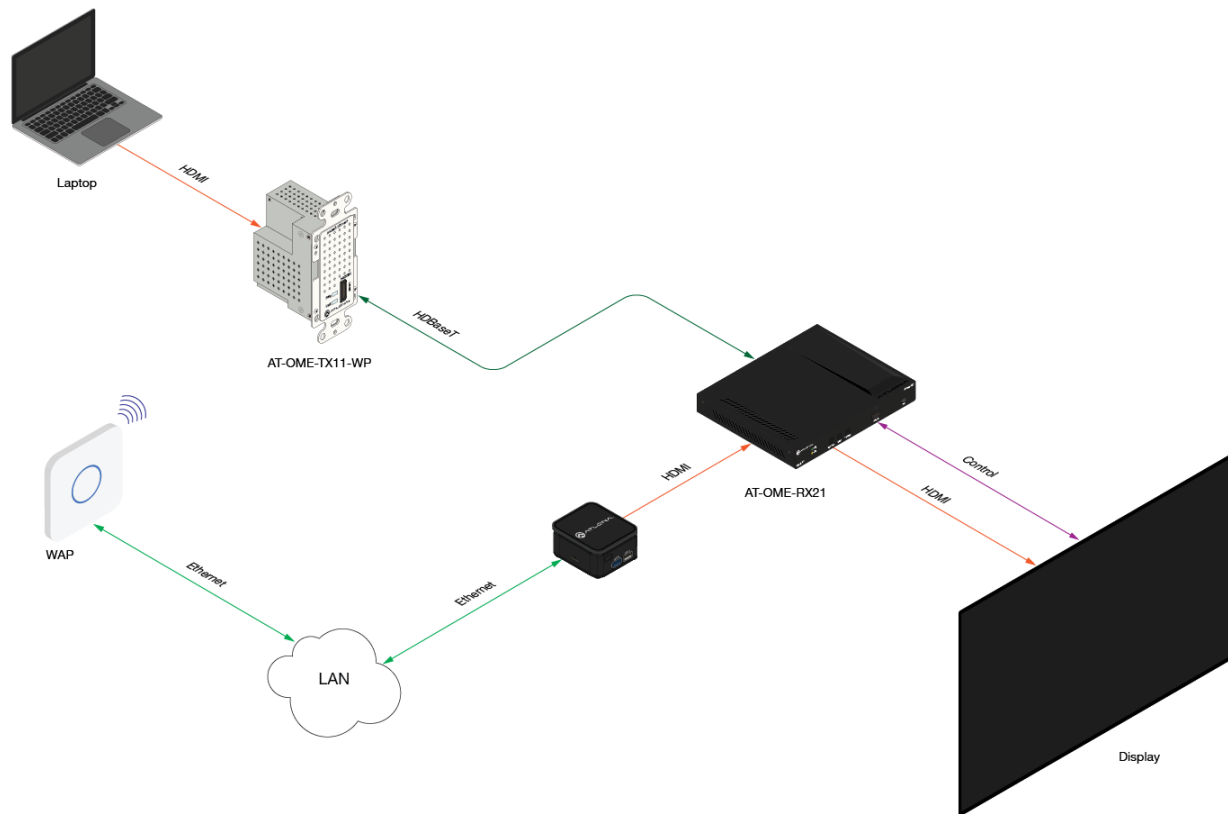

AT-OME-TX11-WP

OMEGA™

Wallplate Transmitter for HDMI

AT-OME-TX11-WP

Introduction

- What it is
 - US one-gang wallplate HDBaseT™ transmitter
 - Single HDMI® input
- Why we made it
 - Offer a simple option to connect an HDMI source anywhere desired (wall, lectern, floor box, etc.)
 - Many AV system designs do not necessarily require USB at endpoints
- Value proposition
 - Cost-effective HDMI connection point
 - Refined, modern end user-facing design
 - Works with existing Omega Series receivers

Classroom

AT-OME-TX11-WP

Diagram

HDMI extension

- Simple HDMI interfacing solution
- The AT-OME-RX11 is the logical receiver for this product
- AT-DISP-CTRL is an optional add-on for display control

AT-OME-TX11-WP

Diagram

Meeting room application

- Point-to-point HDMI extension from wall to display
- Place the OME-TX11-WP wherever end user access may be needed

AT-OME-TX11-WP

Diagram

System design flexibility

- Ideal for OME-RX21, or OME-RX31 with additional AV source inputs
- Option to add a Gain™ Series amplifier and speakers