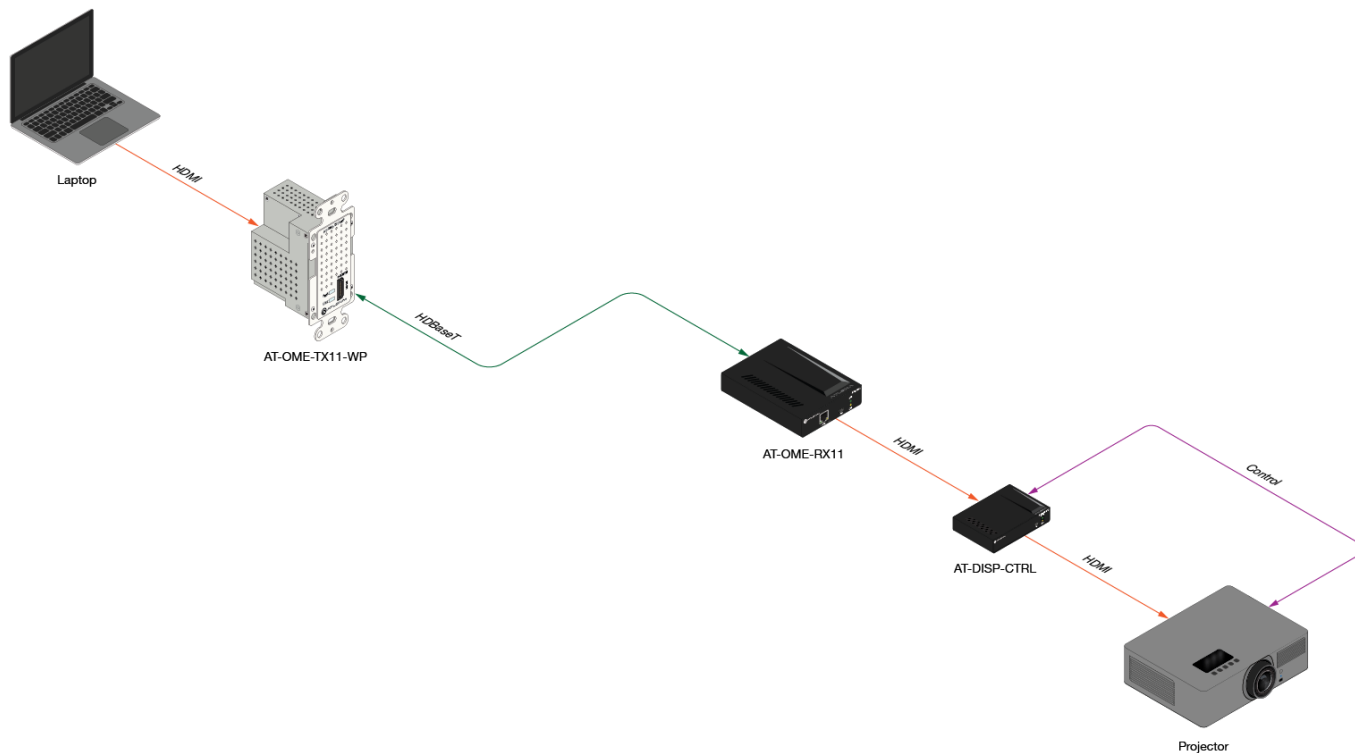

AT-OME-TX11-WP

OMEGA™

Wallplate Transmitter for HDMI

AT-OME-TX11-WP

Introduction

- What it is
 - US one-gang wallplate HDBaseT™ transmitter
 - Single HDMI® input
- Why we made it
 - Offer a simple option to connect an HDMI source anywhere desired (wall, lectern, floor box, etc.)
 - Many AV system designs do not necessarily require USB at endpoints
- Value proposition
 - Cost-effective HDMI connection point
 - Refined, modern end user-facing design
 - Works with existing Omega Series receivers

AT-OME-RX11

AT-OME-RX21

AT-OME-RX31

AT-OME-TX11-WP

Applications

- Commercial
- Education

Meeting room

Open presentation area

Classroom

AT-OME-TX11-WP

Diagram

HDMI extension

- Simple HDMI interfacing solution
- The AT-OME-RX11 is the logical receiver for this product
- AT-DISP-CTRL is an optional add-on for display control

AT-OME-TX11-WP

Diagram

Meeting room application

- Point-to-point HDMI extension from wall to display
- Place the OME-TX11-WP wherever end user access may be needed

AT-OME-TX11-WP

Diagram

System design flexibility

- Ideal for OME-RX21, or OME-RX31 with additional AV source inputs
- Option to add a Gain™ Series amplifier and speakers