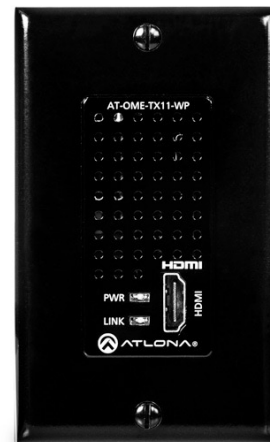

AT-OME-TX11-WP

OMEGA™

Wallplate Transmitter for HDMI

AT-OME-TX11-WP

Introduction

- What it is
 - US one-gang wallplate HDBaseT™ transmitter
 - Single HDMI® input
- Why we made it
 - Offer a simple option to connect an HDMI source anywhere desired (wall, lectern, floor box, etc.)
 - Many AV system designs do not necessarily require USB at endpoints
- Value proposition
 - Cost-effective HDMI connection point
 - Refined, modern end user-facing design
 - Works with existing Omega Series receivers

OMEGA™

AT-OME-TX11-WP

Key Features

- US one-gang enclosure for wallplate openings
- Interchangeable white or black trim kits
 - No need for separate SKUs
- 4K/UHD capability @ 60 Hz with 4:2:0 chroma subsampling
- HDBaseT extension up to 330 feet (100 meters)
- HDCP 2.2 compliant
- Remotely powered over HDBaseT

OMEGA™

AT-OME-TX11-WP

Key Features

Interchangeable white and black trim kits

Fast and easy confirmation of signal status

Extends up to 330 ft (100 m) @ 4K/UHD

4K/UHD capability @ 60 Hz with 4:2:0 chroma subsampling

Powered by the receiver; simplifies integration

AT-OME-TX11-WP

Product Compatibility

| SKU | Description |
|--------------------|--------------------------------------------------------------------------|
| AT-OME-RX11 | HDBaseT Receiver for HDMI with Audio |
| AT-OME-RX21 | 2×1 AV Switcher and Receiver with Scaler – HDBaseT and HDMI Inputs |
| AT-OME-RX31 | 3×1 AV Switcher and Receiver with Scaler – Dual HDBaseT Plus HDMI Inputs |