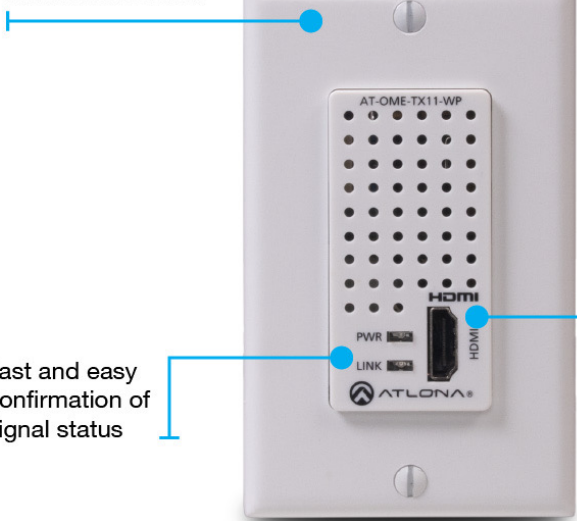

AT-OME-TX11-WP

OMEGA™

Wallplate Transmitter for HDMI

AT-OME-TX11-WP

Introduction

- What it is
 - US one-gang wallplate HDBaseT™ transmitter
 - Single HDMI® input
- Why we made it
 - Offer a simple option to connect an HDMI source anywhere desired (wall, lectern, floor box, etc.)
 - Many AV system designs do not necessarily require USB at endpoints
- Value proposition
 - Cost-effective HDMI connection point
 - Refined, modern end user-facing design
 - Works with existing Omega Series receivers

OMEGA™

AT-OME-TX11-WP

Key Features

- US one-gang enclosure for wallplate openings
- Interchangeable white or black trim kits
 - No need for separate SKUs
- 4K/UHD capability @ 60 Hz with 4:2:0 chroma subsampling
- HDBaseT extension up to 330 feet (100 meters)
- HDCP 2.2 compliant
- Remotely powered over HDBaseT

OMEGA™

AT-OME-TX11-WP

Key Features

Interchangeable white and black trim kits

Fast and easy confirmation of signal status

Extends up to 330 ft (100 m) @ 4K/UHD

4K/UHD capability @ 60 Hz with 4:2:0 chroma subsampling