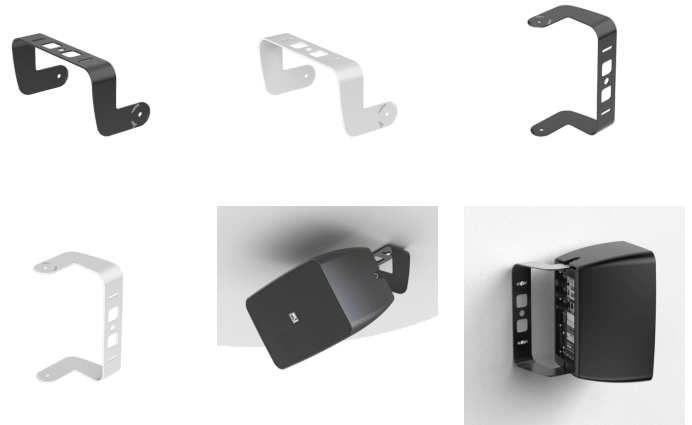

### Highlights:

- For horizontal and vertical placement
- Ceiling mount possibilities

### Product information:

You can rely on the MBK455 angled mounting bracket set\* for an extra inclination of 90° for the ARES5A when needed. This 90° bracket makes it possible to mount the ARES5A set to a smartboard or trolley neatly concealing the bracket away. The MBK455 is also perfectly suited for mounting to various ceiling surfaces.

### Product Features:

Mounting	90° (central position) ± 30° up & 45° down tilt
Weight	0.46 kg (pair)
Construction	Zinc plated steel 2 mm
Finish	Structured powder coating
Colours	Black (RAL9005) (MBK455/B)
	White (RAL9003) (MBK455/W)