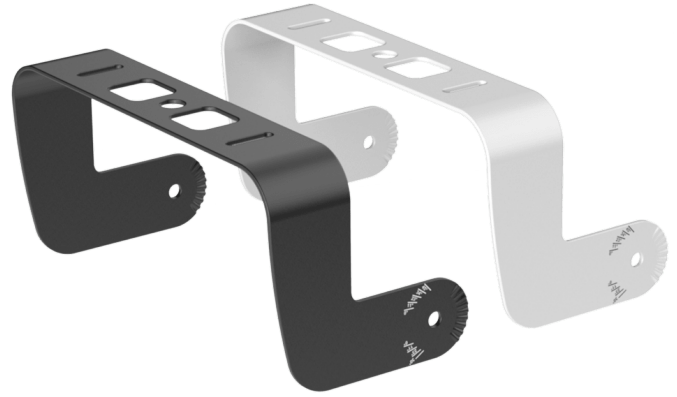

### Highlights:

- For horizontal and vertical placement
- Ceiling mount possibilities

### Product information:

You can rely on the MBK455 angled mounting bracket set\* for an extra inclination of 90° for the ARES5A when needed. This 90° bracket makes it possible to mount the ARES5A set to a smartboard or trolley neatly concealing the bracket away. The MBK455 is also perfectly suited for mounting to various ceiling surfaces.

\*ARES5A not included with the MBK455 bracket system.

### Product Features:

Mounting	90° (central position) ± 30° up & 45° down tilt
Weight	0.46 kg (pair)
Construction	Zinc plated steel 2 mm
Finish	Structured powder coating
Colours	Black (RAL9005) (MBK455/B)
	White (RAL9003) (MBK455/W)